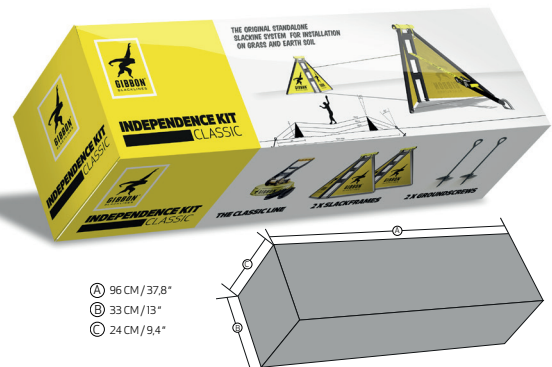

INDEPENDENCE KIT CLASSIC

A COMPLETE SLACKLINE SET FOR GARDENS WITHOUT TREES

The demand for self-supporting Slackline solutions is growing rapidly! The Independence Kit Classic is the next generation of free-standing slackline systems; anchored to the ground, weather-resistant, and ideal for installation in your backyard!

THE SET CONTAINS:

CLASSIC 15M SET

2 X SLACKFRAMES

2 X GROUND SCREWS 70CM / 27.5" 50CM / 20" STRAP

TARGET GROUPS

FAMILIES / KIDS:

LONGLINE:

TRICKLINE:

FITNESS:

LINE PROPERTIES

STRETCH:

DYNAMICS:

STRENGTH:

Thanks to the innovative design of the Slackframe, we have been able to reduce packaging dimensions of our Independence Kit by 40%! Increase of units per Euro one way pallet to 14 units maximum and up to 19 units on US one way pallets at a height of 109 cm / 43 inch. The weight is calculated at 22,6 kg / 50 lbs allowing easy shipment.

DATA

ARTICLE-NO.	16118
PACKAGING	93 x 27 x 23 cm (minor changes may apply)
BAND TYPE	CLASSICLINE 4T / 8800 LBS
WEIGHT	22,6 kg / 50 lbs
MAX. LENGTH	15 m / 49 ft
RATCHET	Classic Ratchet - coated steel

EAN/UPC	4260165871181
A FRAME	powder coated steel
GROUND SCREWS	coated steel
SET UP TIME	approximately 15 min
SET CONTENT	2x SlackFrames, 2x Ground Screws 70, CLASSIC LINE, 50 cm / 20" Ratchet Strap, setup manual. All parts available seperately!